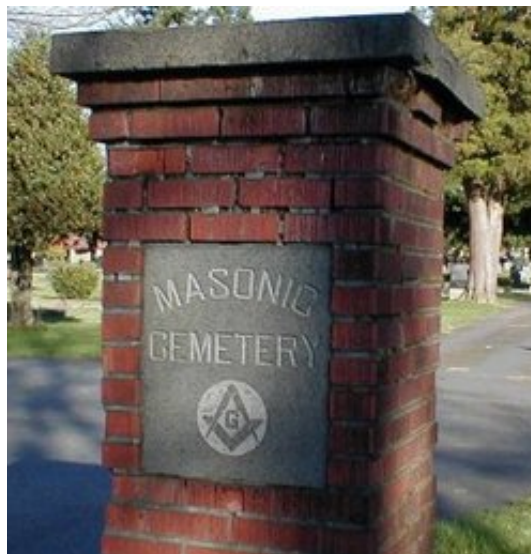

Maintained by: [Bill and Elaine Schrock](#)

Originally Created by: [Pauline](#)

Record added: Jan 23, 2013

Find A Grave Memorial# 104018981

Added by: [Bill and Elaine Schrock](#)

Added by: [Bill and Elaine Schrock](#)